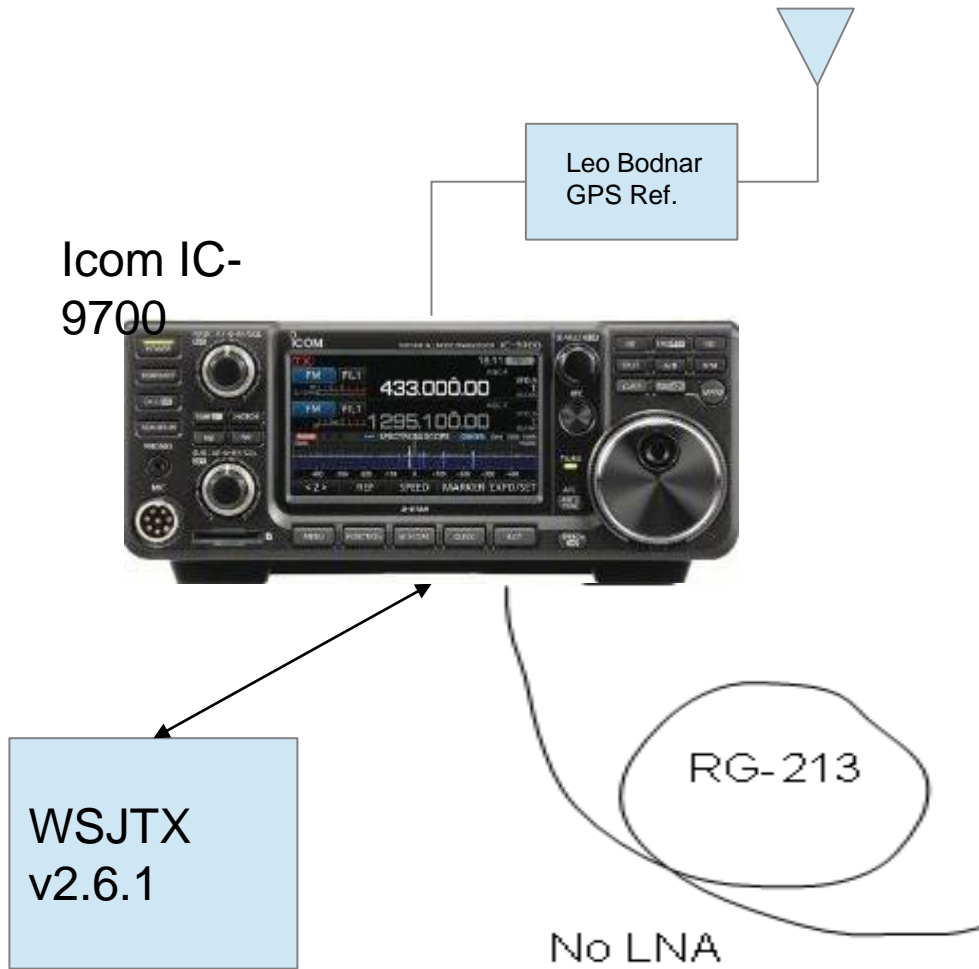

432 MHz EME Initial #1

Scott Armstrong AA5AM
April 8th, 2023

My Station

IC-9700 - ~75W or 48.75 dBm

RG-213 - 80 feet

CC 424B - 20.35 dBi

May be getting 26 W at antenna

EIRP ~ 2.8 kW

My Station

DL7APV's Station

128x11 el DG7YBN design

Pwr = 1400W
947 W at antenna
LNA = .25 dB
Gain ~35.55 dBi
EIRP ~3.39 MW

BW H=1.8 deg
V=3.8 deg

Sun Noise ~22.6 dB
Flux 30/432 MHz

Little Pistols - MX0CNS

Dipole
60W
JT65b
98.4W EIRP

Little Pistols - JH7APV

3 ele

50W

JT65b

281 W EIRP

Little Pistols - W5RV

Pair CC 424B

5W

JT65b

1 kW EIRP

Little Pistols – OZ1SKY SWL

Comet GP9N
Preamp
DBA-270
-26/-27 db
decodes

Single-Period Decodes				
UTC	dB	DT	Freq	Message
1040	-30	2.6	1361	#*
1040	-30	2.6	1361	#*
----- 70cm				
1041	-30	5.2	1374	#
1041	-30	3.9	756	##
1041	-30	3.9	756	##
1041	-30	5.2	1374	#
----- 70cm				
1042	-26	2.5	1361	#* CQ DL7APV JO62 (COMET GP9) d* Germany
1042	-19	2.5	1358	##
----- 70cm				
1043	-30	5.2	1346	#
----- 70cm				
1044	-27	2.5	1361	#* CQ DL7APV JO62 (COMET GP9) d* Germany
1044	-21	2.5	1356	##
----- 70cm				
1045	-30	-1.7	1364	#
----- 70cm				
1046	-15	2.5	1360	#* CQ DL7APV JO62 (4x16 Yagi) f Germany
1046	-20	2.5	1360	##